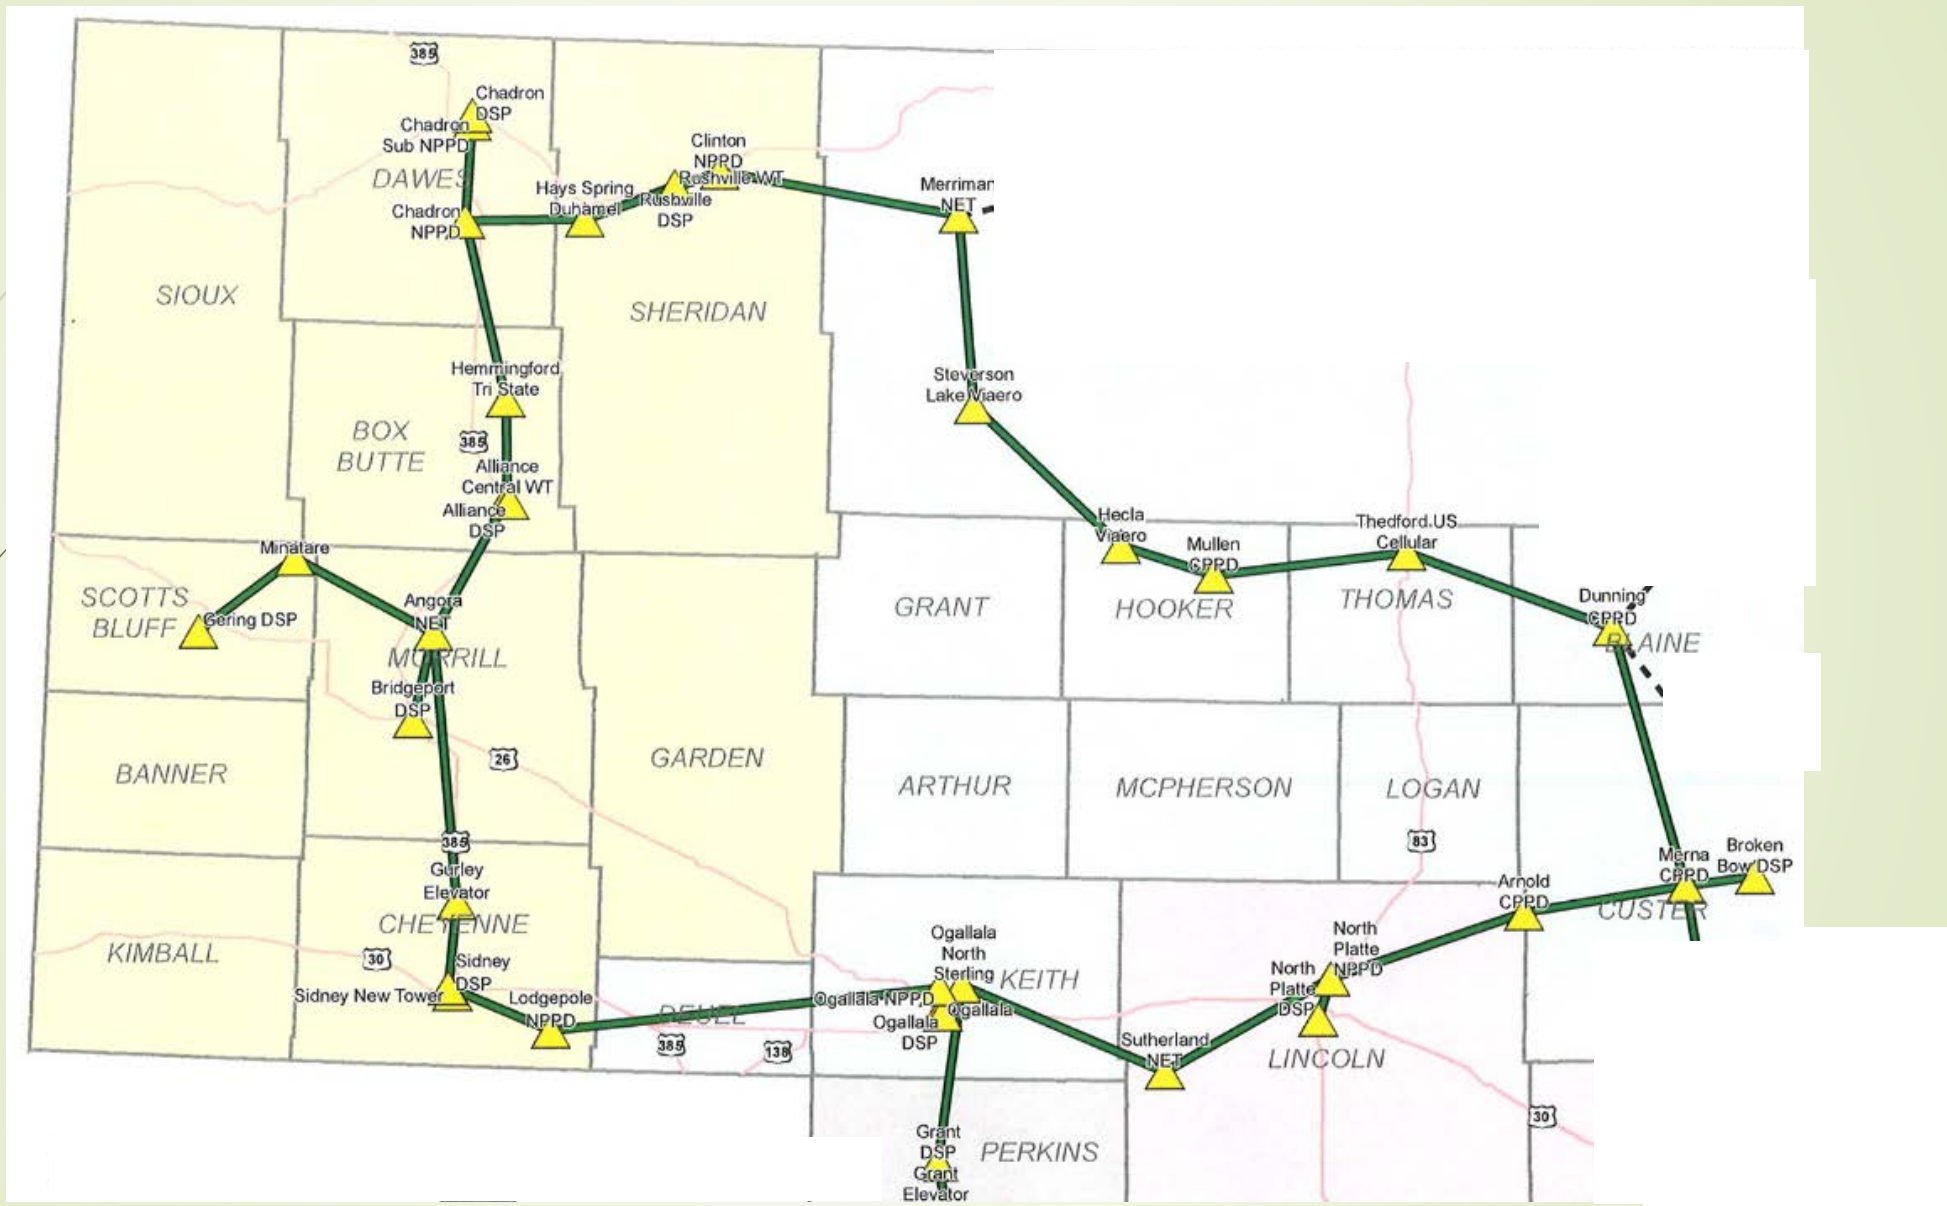

# North Central/Panhandle Region NRIN Pilot Ring

May 2016

# Current Uses

- Arthur County Repeater
- Grant County Repeaters (3) to Ogallala dispatch
- Hooker County Repeater signal to Ogallala dispatch
- Mutual Aid Base Station at Mullen – shared control with Broken Bow and Ogallala dispatch Centers
- Mutual Aid Base Station at Whitman
- Mutual Aid Base Station north of Ogallala
- Perkins County Repeaters and Mutual Aid Base Stations
- Several cameras on towers in central Sandhills controlled by Ogallala and Broken Bow Dispatch Center and Lake McConaughy Camera shared with National Weather Service
- Utility and Environmental Monitoring at Various Tower Sites